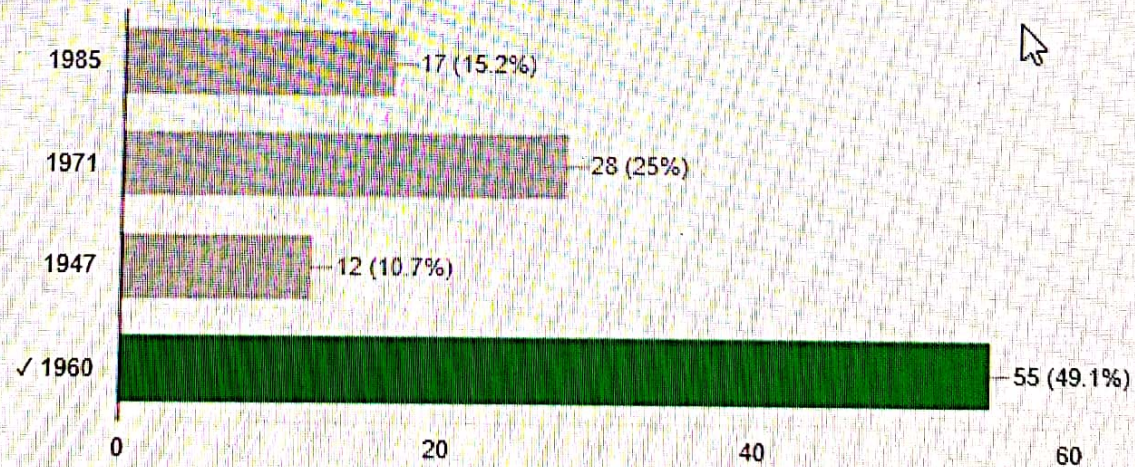

51 / 112

What percentage of total area of Assam is under forest

Copy

38 / 112 correct responses

In which year, Assamese was adopted as the official language of Assam:

Copy

55 / 112 correct responses

The Kaziranga National park is located in which of the following ecozones

72 / 112 correct responses

Jatinga, famous for mass suicide of migratory birds is located in which the following district:

47 / 112 correct responses