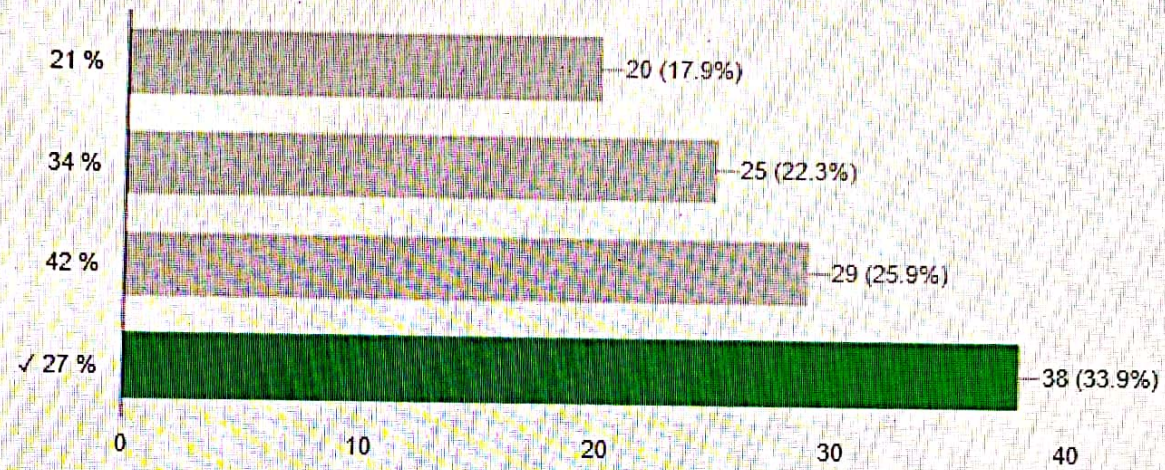

44 / 112

___ is the oldest refinery of India:

55 / 112

In which of the following year Tea was discovered in Assam:

50 / 112

Which of the following North Eastern state shares the shortest boundary with Assam:

51 / 112

What percentage of total area of Assam is under forest

Copy

38 / 112 correct responses

In which year, Assamese was adopted as the official language of Assam:

Copy

55 / 112 correct responses

The Kaziranga National park is located in which of the following ecozones