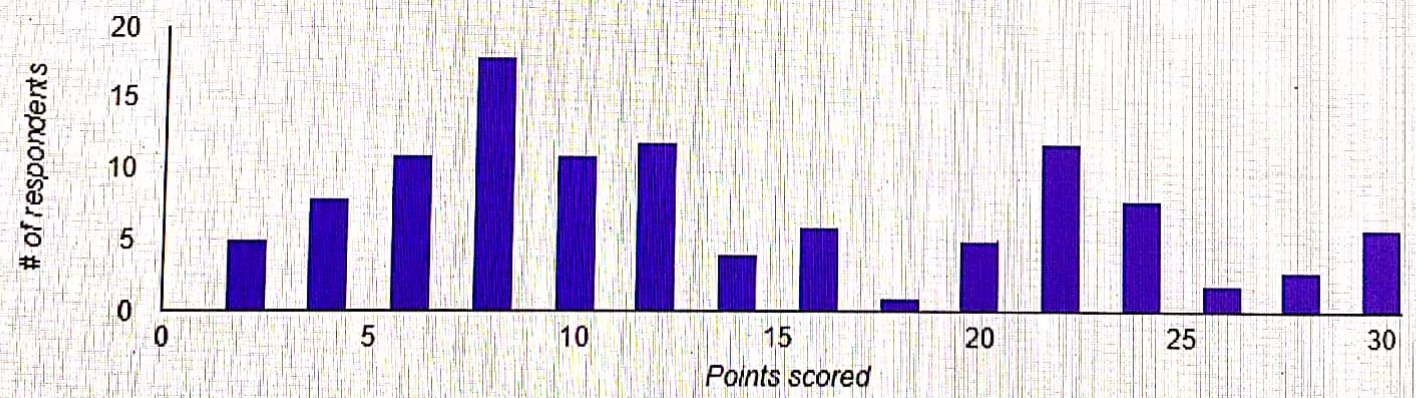

Individual

Insights

Average
13.82 / 30 points

Median
12 / 30 points

Range
2 - 30 points

Total points distribution

Frequently missed questions

Question