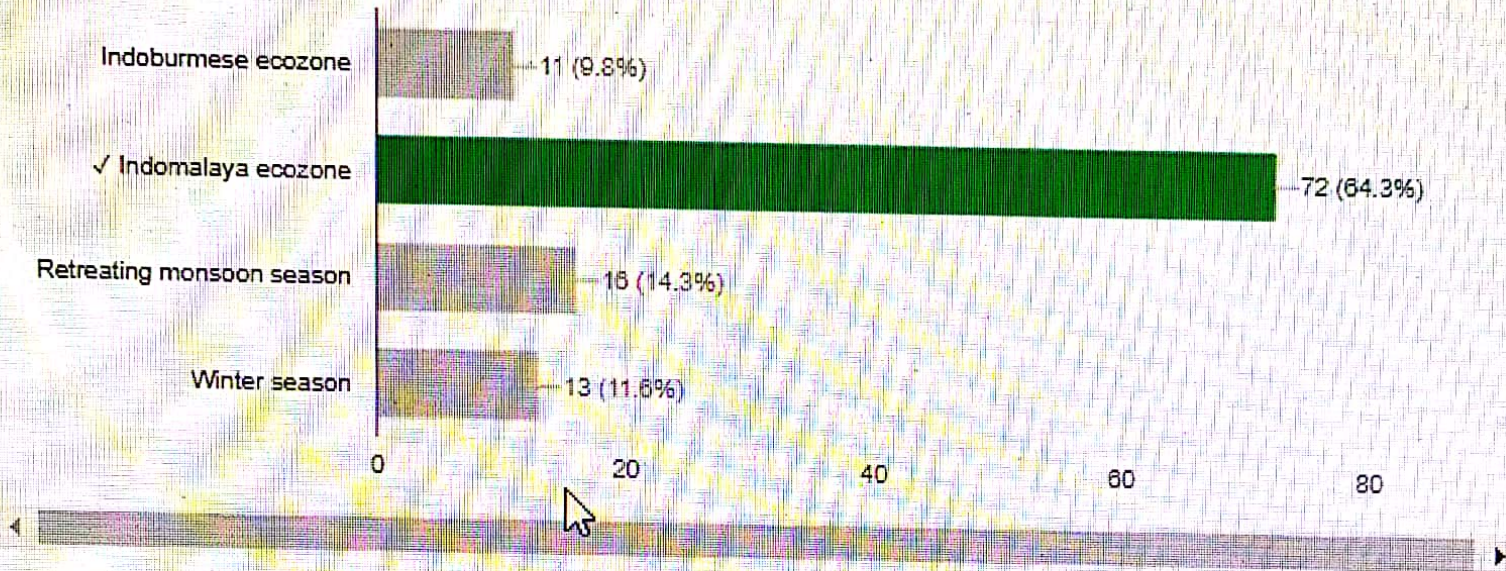

The Kaziranga National park is located in which of the following ecozones

72 / 112 correct responses